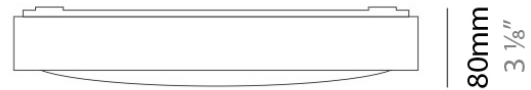

PROJECT	_____
TYPE	_____
NOTES	_____
QUANTITY	_____
DATE	_____

FLAT SURFACE

D12050

GENERAL

Series: Flat
Division: Design
Mounting Type: Surface
Mounting Location: Ceiling
Subcategory: Ambient

PHYSICAL

Shape: Square
Length (mm): 298
Length (in): 11 3/4
Width (mm): 298
Width (in): 11 3/4
Height (mm): 80
Height (in): 3 1/8
Extension (mm): 80
Extension (in): 3 1/8
Light Distribution: Direct
Weight (kg): 2.26
Weight (lbs): 5
Diffuser: Opal White Satin Acrylic
Fixture Finish: Chrome
Fixture Material: Metal

ELECTRICAL

Number of Lamps: 2
Lamp Type: LED Retrofit / CFL
Bulb Included: Bulb Not Included
Total Output Wattage (W): 26 / 36
Max. Wattage Per Lamp (W): 13 / 18
Lamp Base: 2G11
Driver Included: Yes
Driver Location: Integrated
Driver Type: Ballast - Universal
Input Voltage (V): 120 - 277
Lamp Voltage (V): 120

LED

OPTICAL

RATINGS AND CERTIFICATIONS

Certified By: CSA Certified to UL and CSA Standards
IP rating: IP20

298mm 11 3/4"