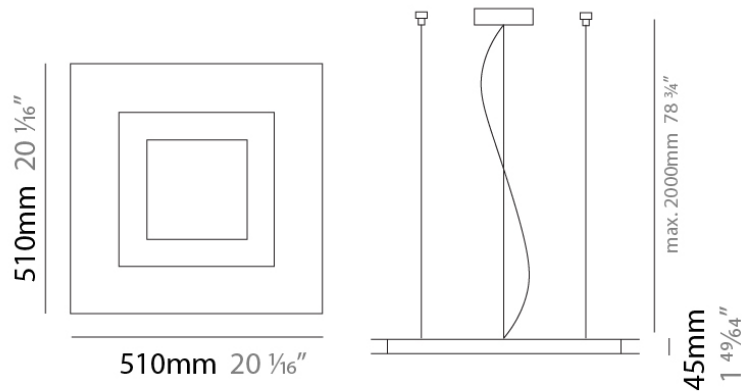

PROJECT	
TYPE	
NOTES	
QUANTITY	
DATE	

FLAT SUSPENSION

D81429-WHI

GENERAL

Series: Flat
Brand: Panzeri
Division: Design
Mounting Type: Suspension
Mounting Location: Ceiling
Subcategory: Ambient

PHYSICAL

Shape: Square
Length (mm): 510
Length (in): 20 ¹/₁₆"
Width (mm): 510
Width (in): 20 ¹/₁₆"
Height (mm): 45
Height (in): 1 ³/₄"
Max. Overall Height (mm): 2510
Max. Overall Height (in): 98 ¹³/₁₆"
Light Distribution: Direct / Indirect
Weight (kg): 7.21
Weight (lbs): 15.89
Diffuser: White Blown Glass
Fixture Material: Metal

ELECTRICAL

Lamp Type: LED
Input Wattage (W): 61
Total Output Wattage (W): 57.5
Max. Wattage Per Lamp (W): 46 / 11.5
Dimming: Tri-Mode (Non-Dimming and Phase Dimming (120Vac only) and 0-10V Dimming)
Driver Included: Yes
Driver Location: Integrated
Driver Type: Constant Current - Universal
Driver Class: Class 2
Input Voltage (V): 120 - 277
Constant Current (MA): 700

LED

Color Temperature (°K): 3000
Max. Delivered Lumen (lm): 4077
Nominal Lumen (lm): 4800lm down+1200lm up
CRI: >80 CRI
Lamp Life (hrs): 60000

OPTICAL

RATINGS AND CERTIFICATIONS

Certified By: CSA Certified to UL and CSA Standards
IP rating: IP40