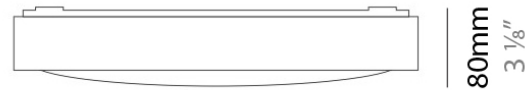

FLAT SURFACE

D12048

PROJECT _____

TYPE _____

NOTES _____

QUANTITY _____

DATE _____

GENERAL

Series: Flat

Division: Design

Mounting Type: Surface

Mounting Location: Ceiling

Subcategory: Ambient

PHYSICAL

Shape: Square

Length (mm): 298

Length (in): 11 ³/₄

Width (mm): 298

Width (in): 11 ³/₄

Height (mm): 80

Height (in): 3 ¹/₈

Extension (mm): 80

Extension (in): 3 ¹/₈

Light Distribution: Direct

Weight (kg): 2.26

Weight (lbs): 5

Diffuser: Opal White Satin Acrylic

Fixture Finish: WHI

Fixture Material: Metal

ELECTRICAL

Number of Lamps: 2

Lamp Type: LED Retrofit / CFL

Bulb Included: Bulb Not Included

Total Output Wattage (W): 20 / 36

Max. Wattage Per Lamp (W): 10 / 18

Lamp Base: 2G11

Driver Included: Yes

Driver Location: Integrated

Driver Type: Ballast - Universal

Input Voltage (V): 120 - 277

Lamp Voltage (V): 120

LED

OPTICAL

RATINGS AND CERTIFICATIONS

Certified By: CSA Certified to UL and CSA Standards

IP rating: IP20

298mm 11 ³/₄"