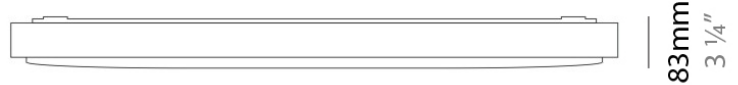

FLAT SURFACE

D12061

GENERAL

Series: Flat
Division: Design
Mounting Type: Surface
Mounting Location: Ceiling
Subcategory: Ambient

PHYSICAL

Shape: Rectangle
Length (mm): 597
Length (in): 23 1/2
Width (mm): 222
Width (in): 8 3/4
Height (mm): 83
Height (in): 3 1/4
Extension (mm): 83
Extension (in): 3 1/4
Weight (kg): 2.73
Weight (lbs): 6
Diffuser: Opal White Satin Acrylic
Fixture Finish: NIC
Fixture Material: Metal

ELECTRICAL

Number of Lamps: 2
Lamp Type: T5 Fluorescent
Bulb Included: Bulb Not Included
Total Output Wattage (W): 48
Max. Wattage Per Lamp (W): 24
Lamp Base: G5
Dimming: Phase Dimming (120Vac Only)
Driver Included: Yes
Driver Location: Integrated
Driver Type: Ballast - Universal
Input Voltage (V): 120 - 277
Upon Request: (Not included - see components) Integral: Phase dimming / Lutron

LED

OPTICAL

RATINGS AND CERTIFICATIONS

Certified By: CSA Certified to UL and CSA Standards
IP rating: IP20

597mm 23 1/2"